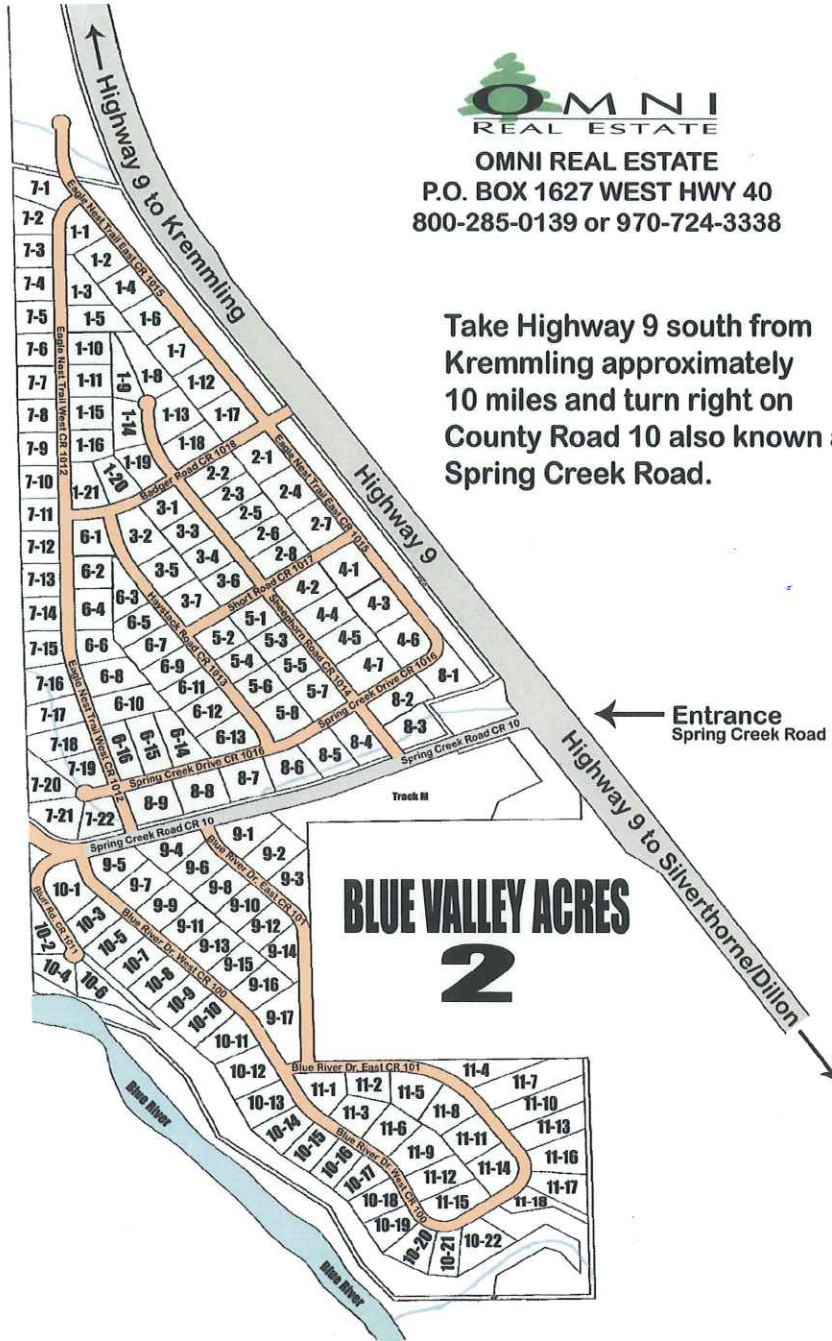

OMNI REAL ESTATE
P.O. BOX 1627 WEST HWY 40
800-285-0139 or 970-724-3338

Take Highway 9 south from Kremmling approximately 10 miles and turn right on County Road 10 also known as Spring Creek Road.

BLUE VALLEY ACRES 2